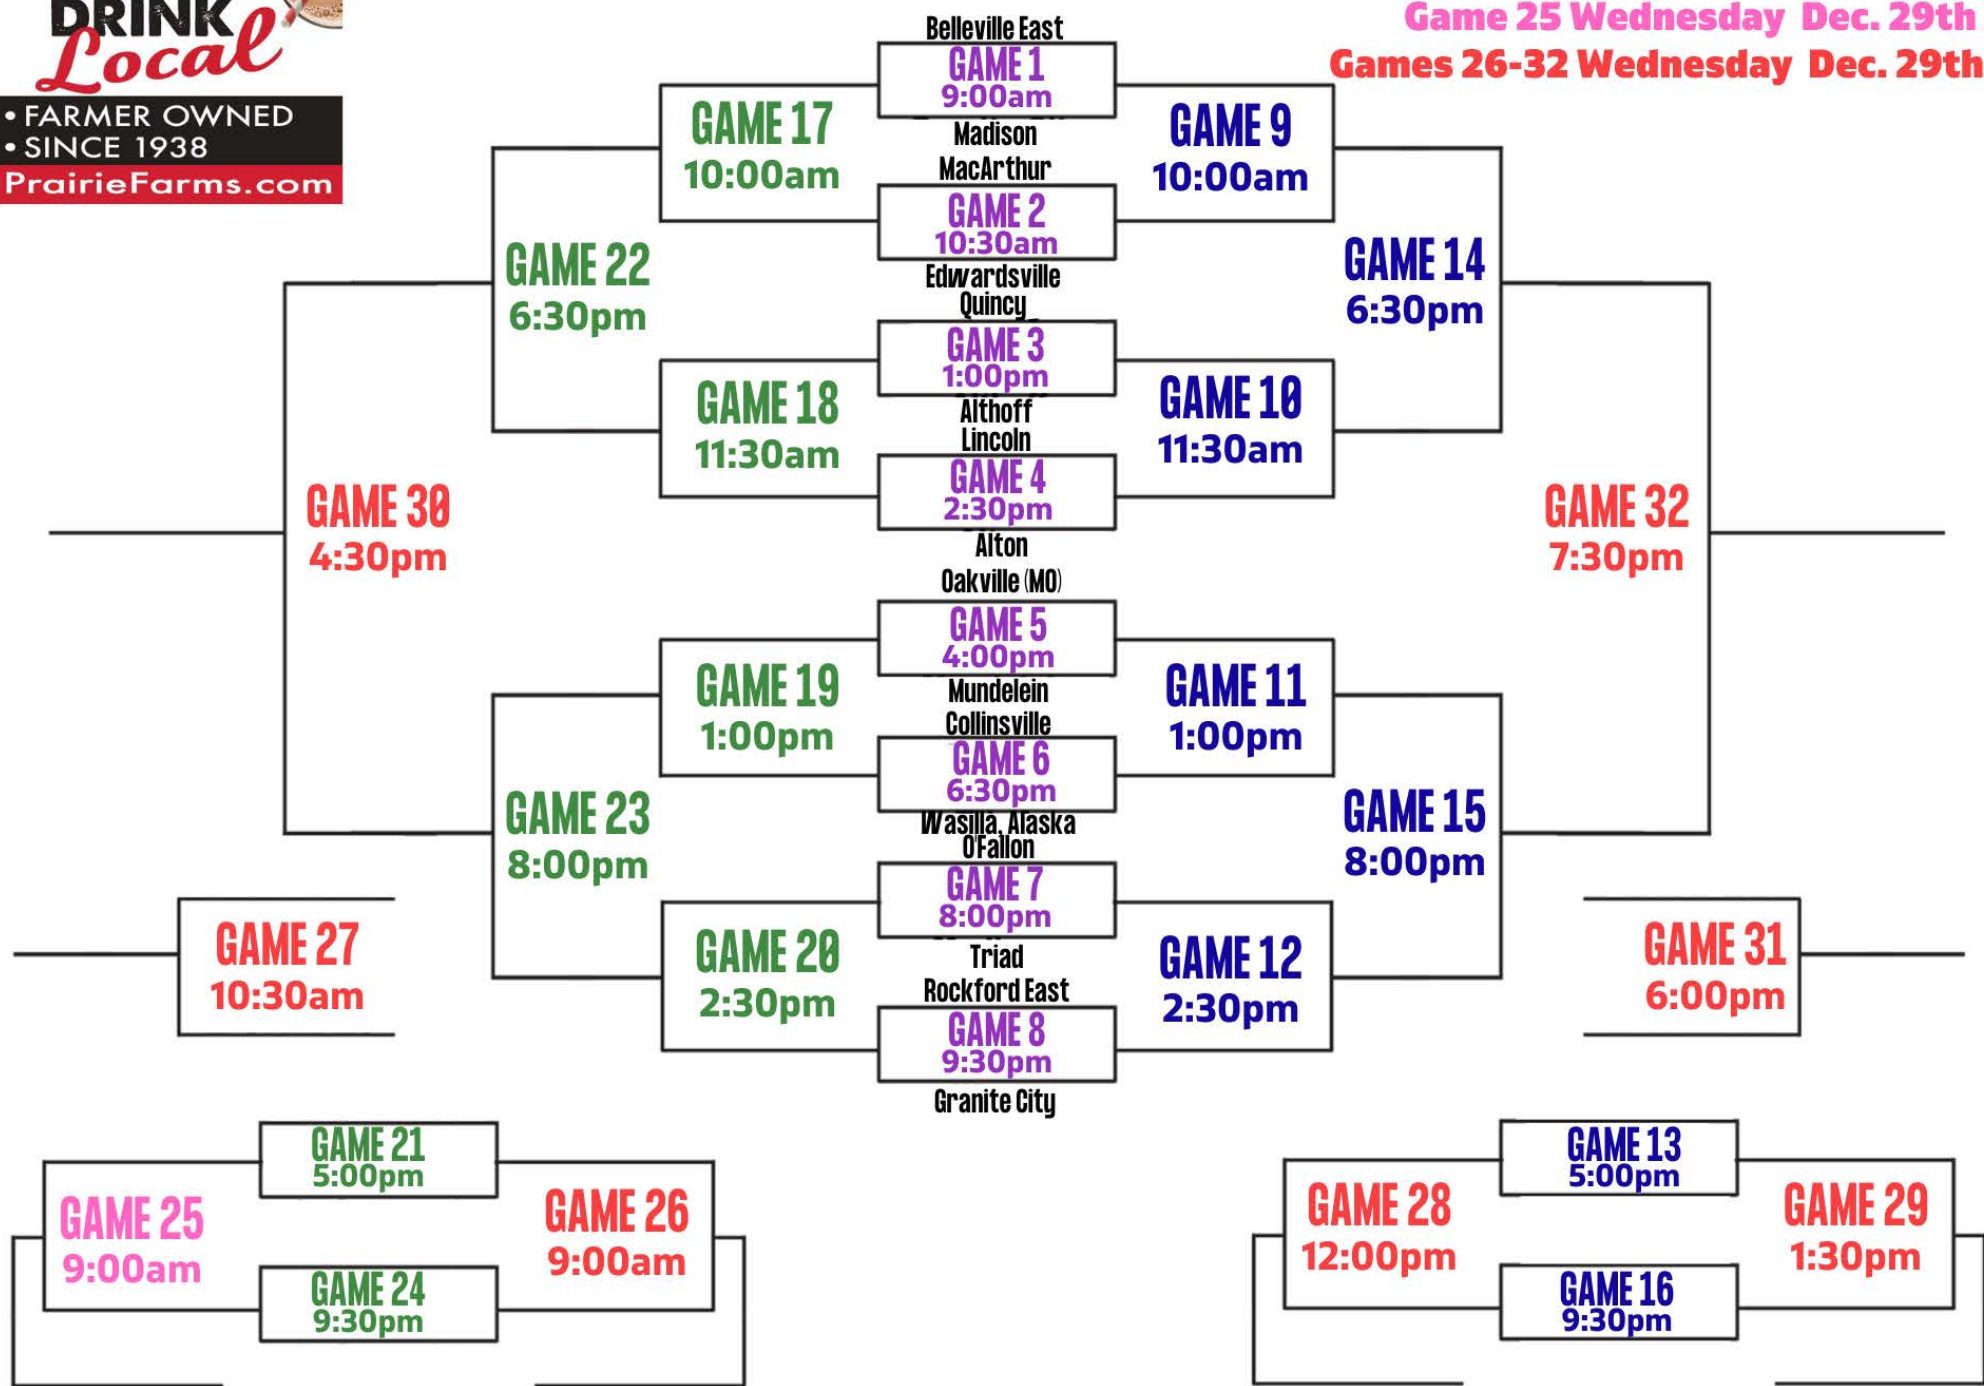

TEAMS LISTED ON THE TOP OF THE BRACKET WILL WEAR WHITE UNIFORMS.